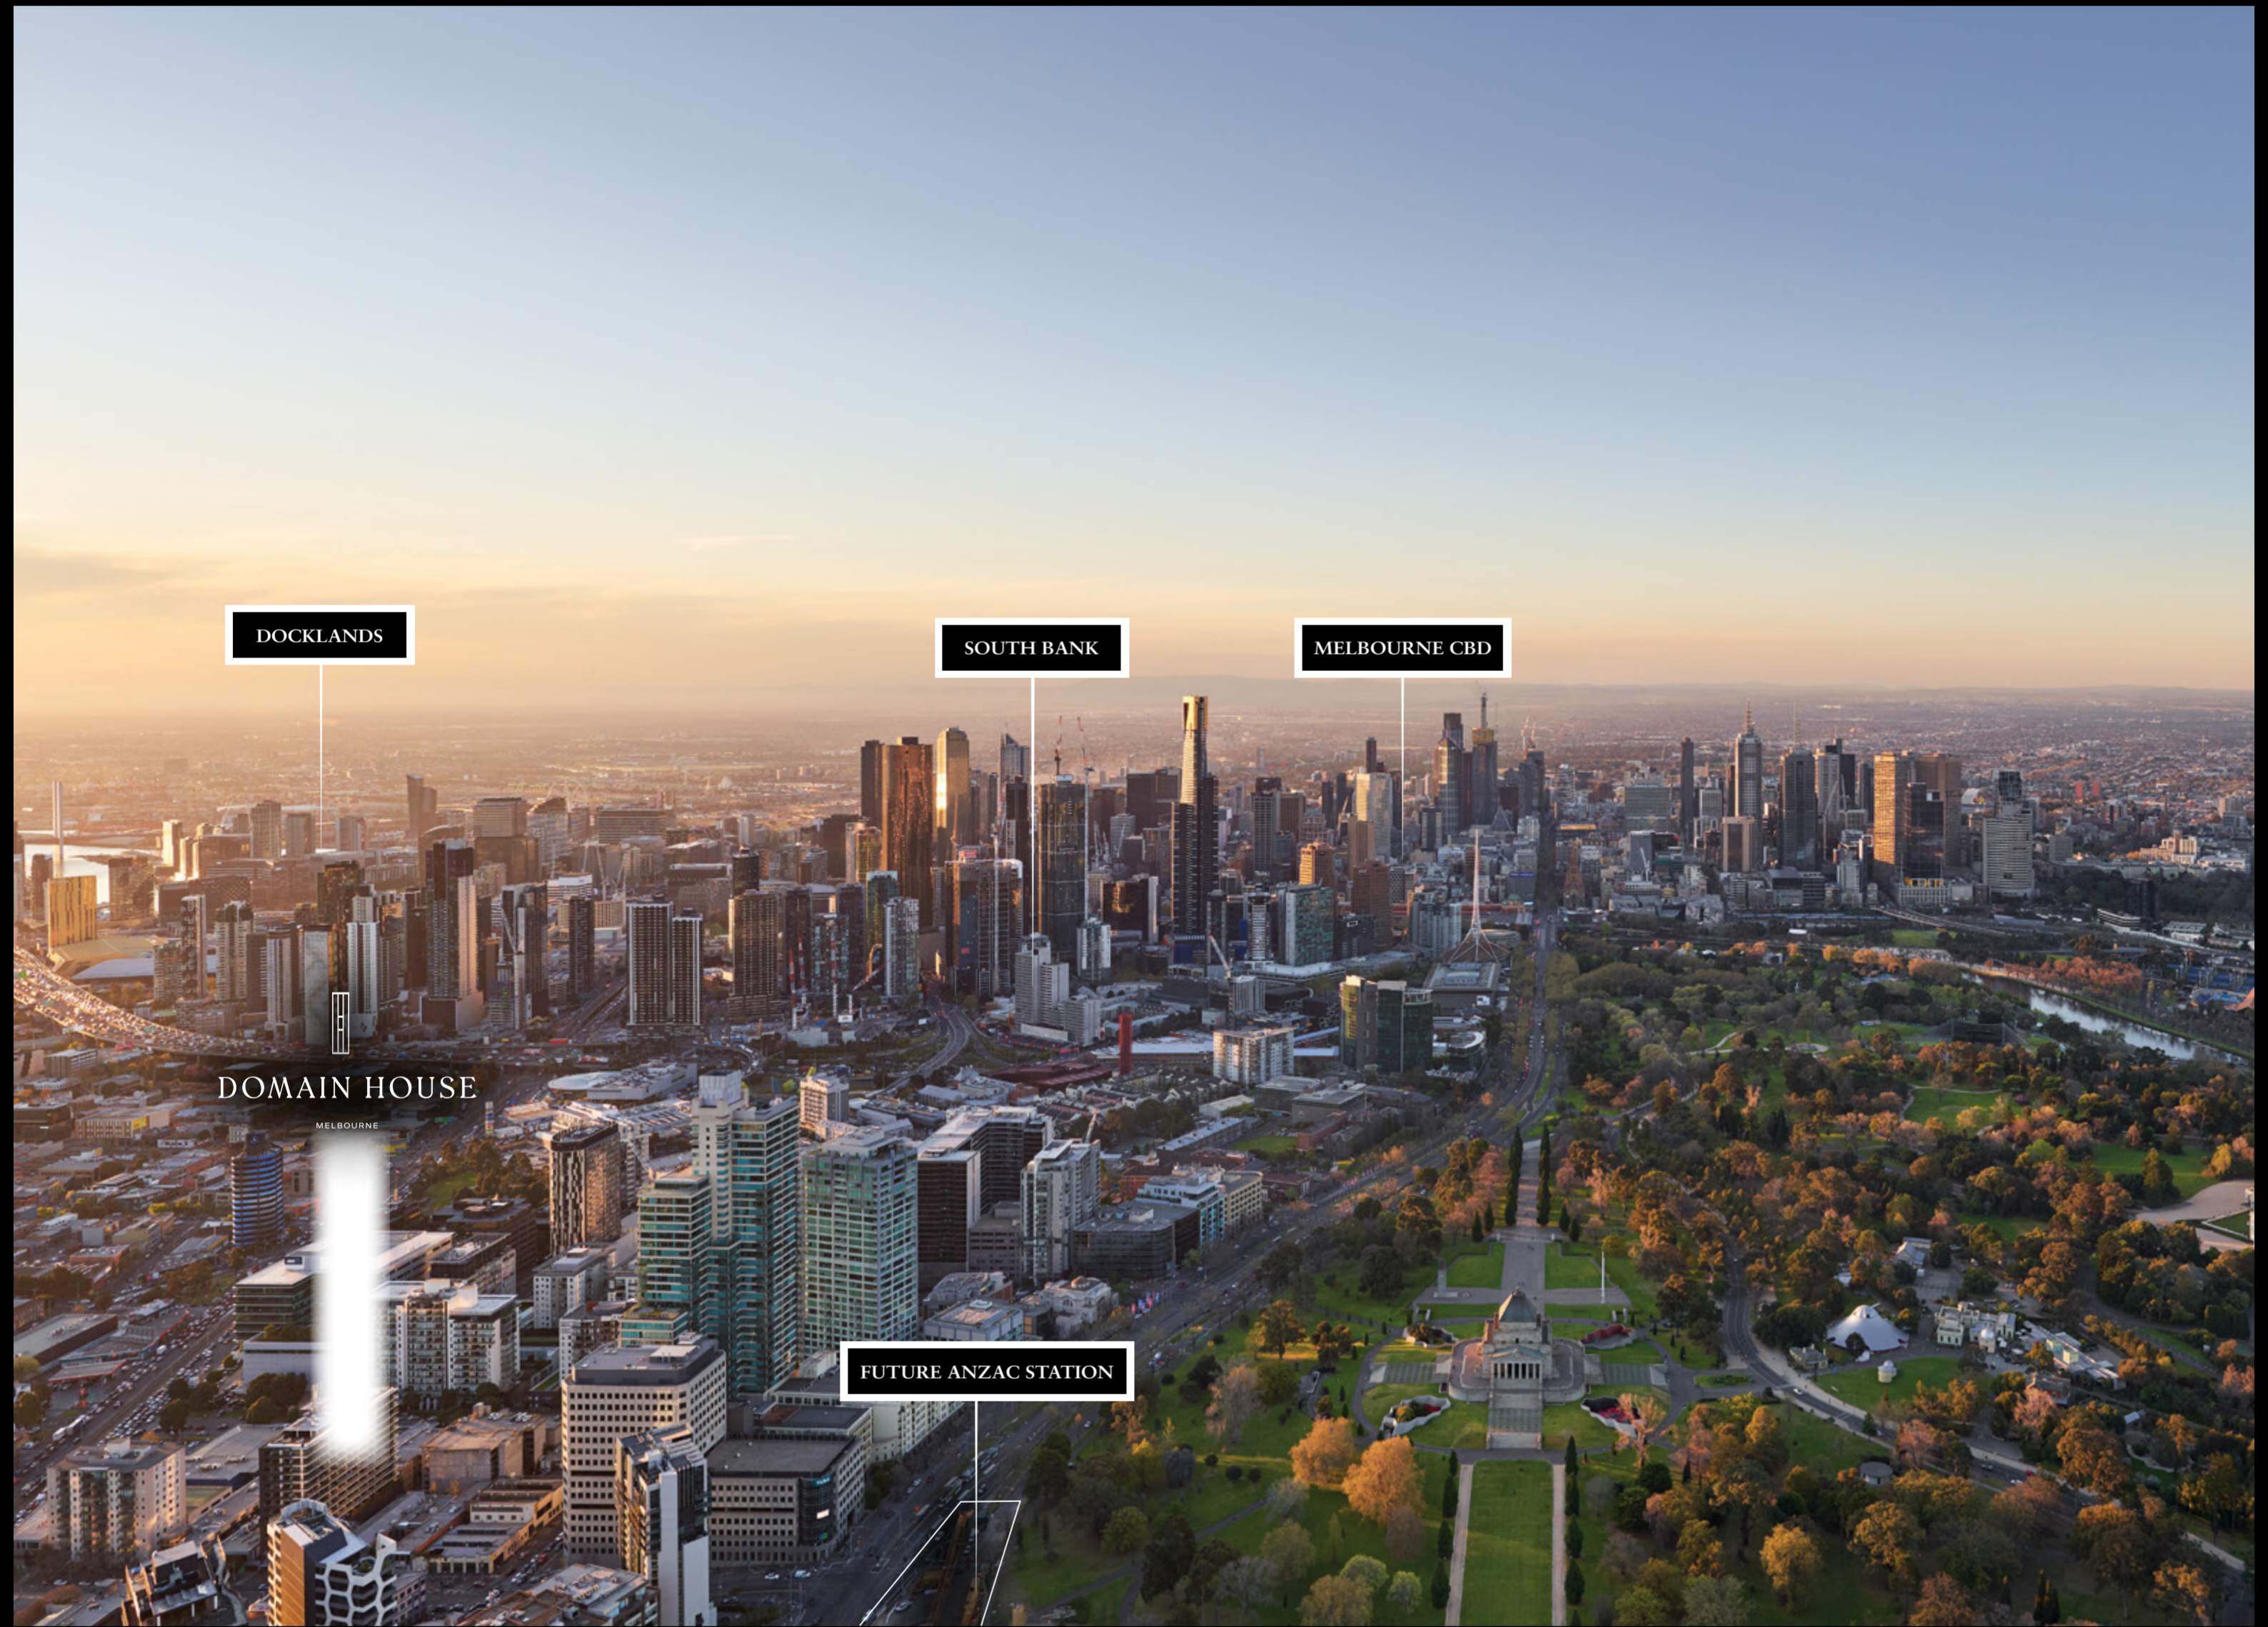

DOMAIN HOUSE

MELBOURNE

41-49 Bank Street, South Melbourne

DOCKLANDS

SOUTH BANK

MELBOURNE CBD

DOMAIN HOUSE

MELBOURNE

FUTURE ANZAC STATION

STUNNING CITY VIEWS

EXQUISITE CITY LIVING

SPACIOUS STUNNING BATHROOMS

BEAUTIFULLY APPOINTED KITCHENS

STRIKING ARCHITECTURAL FORM

FUTURE ANZAC STATION

MELBOURNE GRAMMAR SCHOOL