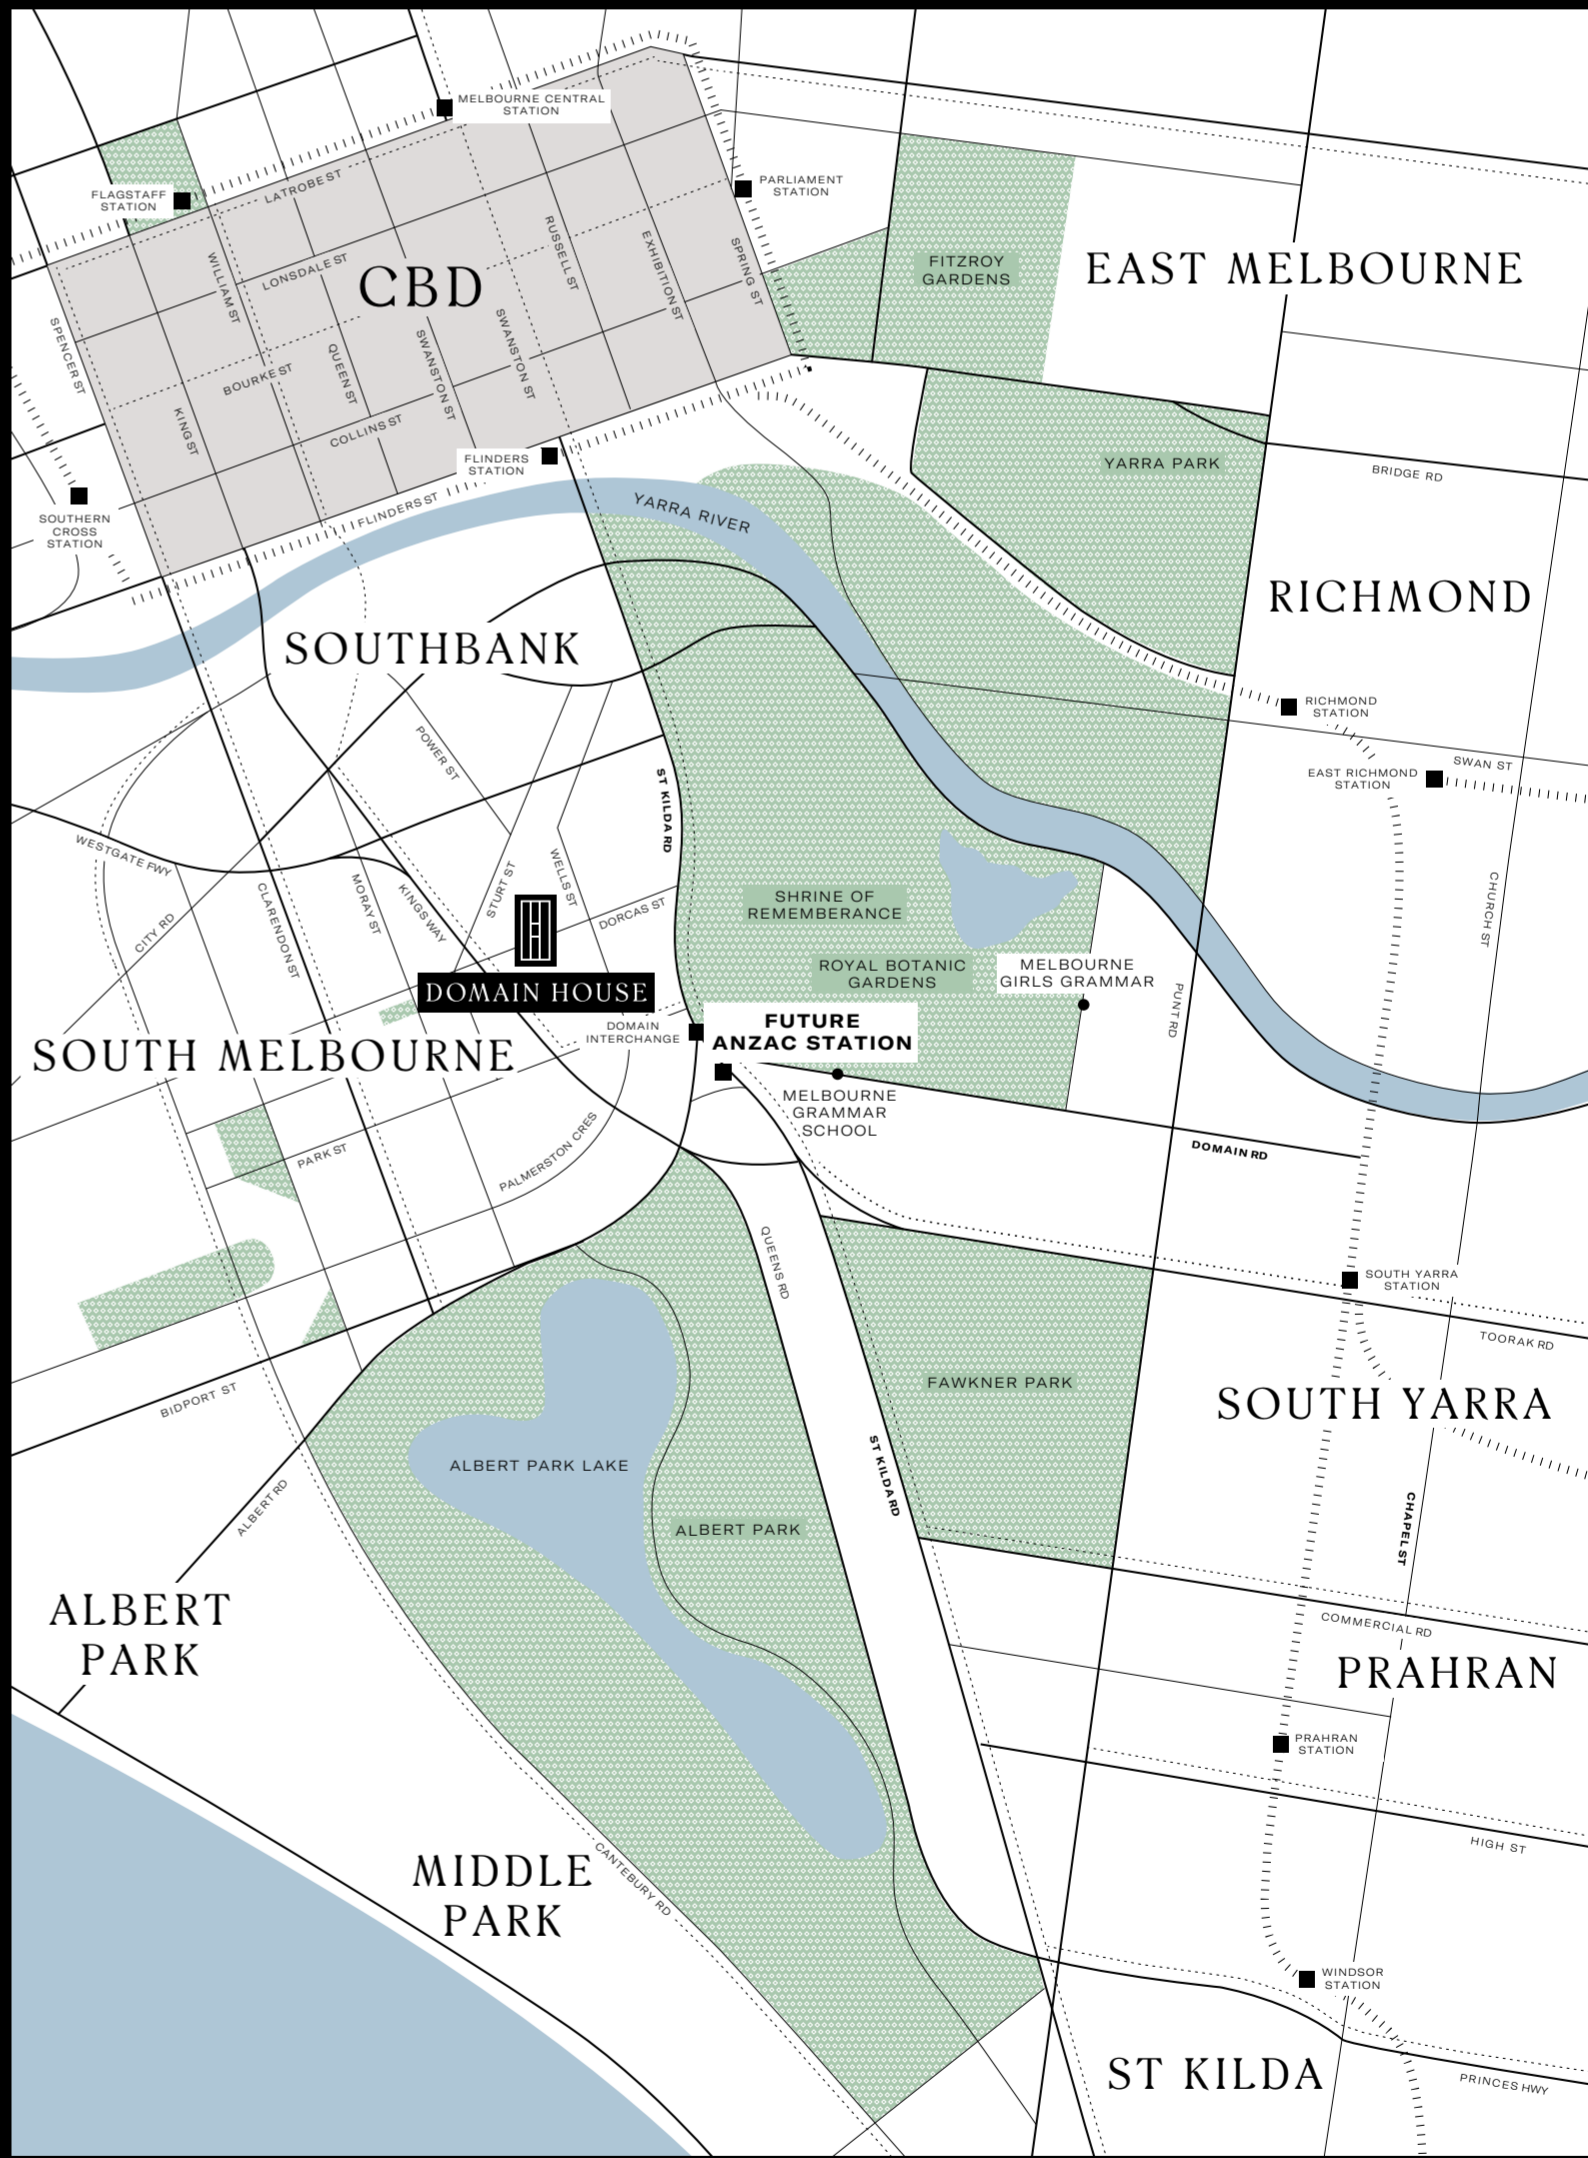

FUTURE ANZAC STATION